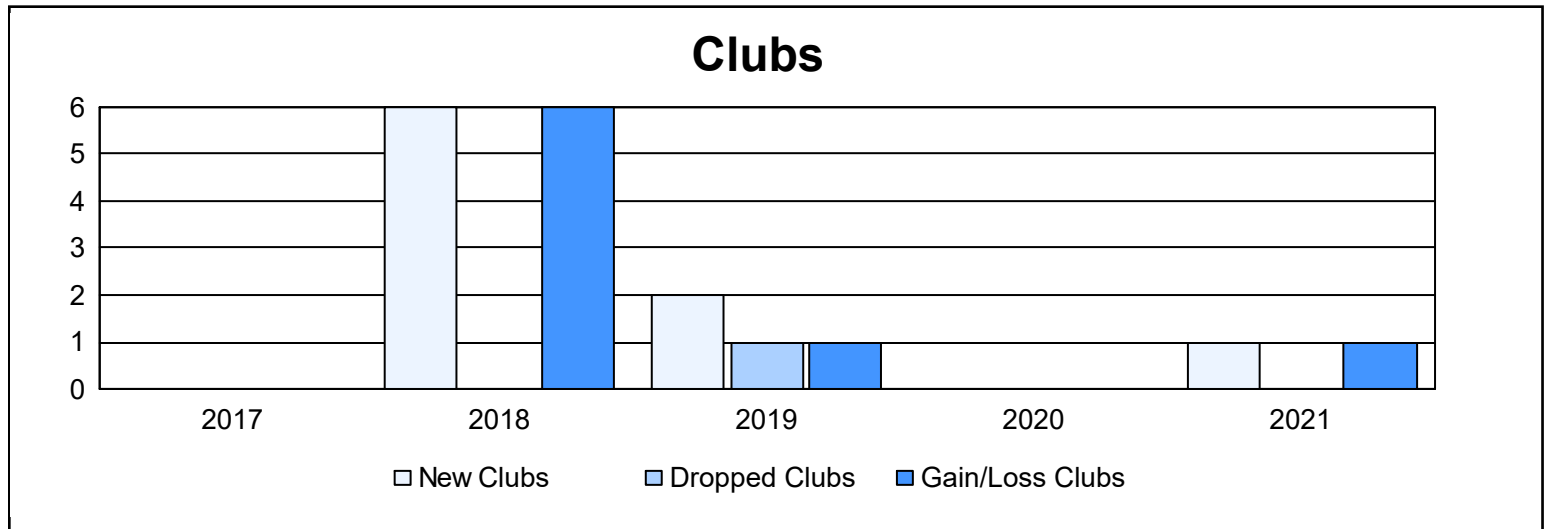

Year	New Clubs	Dropped Clubs	Gain/ Loss Clubs	New Members	Charter Members	Reinstate Members	Transfer Members	Total Member Added	Total Members Dropped	Gain/ Loss Members
2016-2017	0	0	0	123	0	8	0	131	44	87
2017-2018	6	0	6	178	204	3	2	387	105	282
2018-2019	2	1	1	53	55	3	2	113	200	-87
2019-2020	0	0	0	39	6	0	2	47	70	-23
2020-2021	1	0	1	151	35	3	3	192	130	62
<b>Average</b>	<b>2</b>	<b>0</b>	<b>2</b>	<b>109</b>	<b>60</b>	<b>3</b>	<b>2</b>	<b>174</b>	<b>110</b>	<b>64</b>

### Membership Composition June 2021 Cumulative