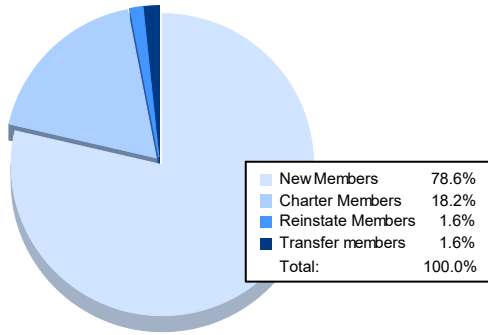

Year	New Clubs	Dropped Clubs	Gain/ Loss Clubs	New Members	Charter Members	Reinstate Members	Transfer Members	Total Member Added	Total Members Dropped	Gain/ Loss Members
2016-2017	0	0	0	123	0	8	0	131	44	87
2017-2018	6	0	6	178	204	3	2	387	105	282
2018-2019	2	1	1	53	55	3	2	113	200	-87
2019-2020	0	0	0	39	6	0	2	47	70	-23
2020-2021	1	0	1	151	35	3	3	192	130	62
<b>Average</b>	<b>2</b>	<b>0</b>	<b>2</b>	<b>109</b>	<b>60</b>	<b>3</b>	<b>2</b>	<b>174</b>	<b>110</b>	<b>64</b>

### Membership Composition June 2021 Cumulative