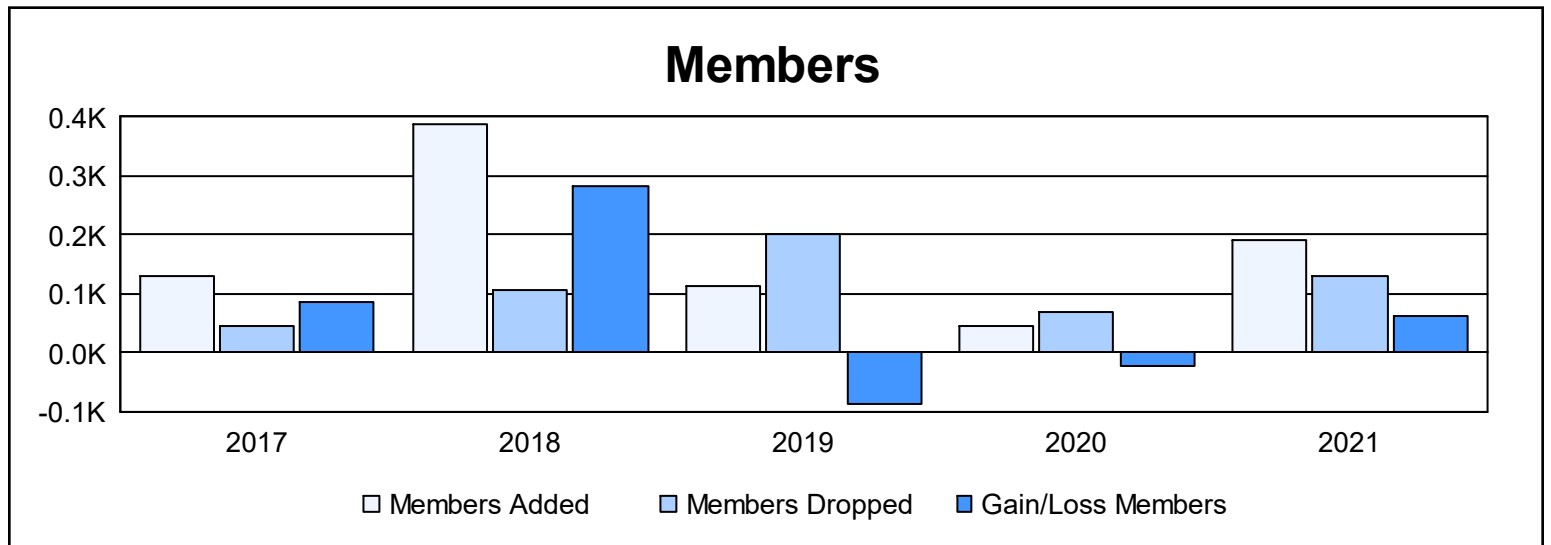

Year	New Clubs	Dropped Clubs	Gain/ Loss Clubs	New Members	Charter Members	Reinstate Members	Transfer Members	Total Member Added	Total Members Dropped	Gain/ Loss Members
2016-2017	0	0	0	123	0	8	0	131	44	87
2017-2018	6	0	6	178	204	3	2	387	105	282
2018-2019	2	1	1	53	55	3	2	113	200	-87
2019-2020	0	0	0	39	6	0	2	47	70	-23
2020-2021	1	0	1	151	35	3	3	192	130	62
<b>Average</b>	<b>2</b>	<b>0</b>	<b>2</b>	<b>109</b>	<b>60</b>	<b>3</b>	<b>2</b>	<b>174</b>	<b>110</b>	<b>64</b>

### Membership Composition June 2021 Cumulative